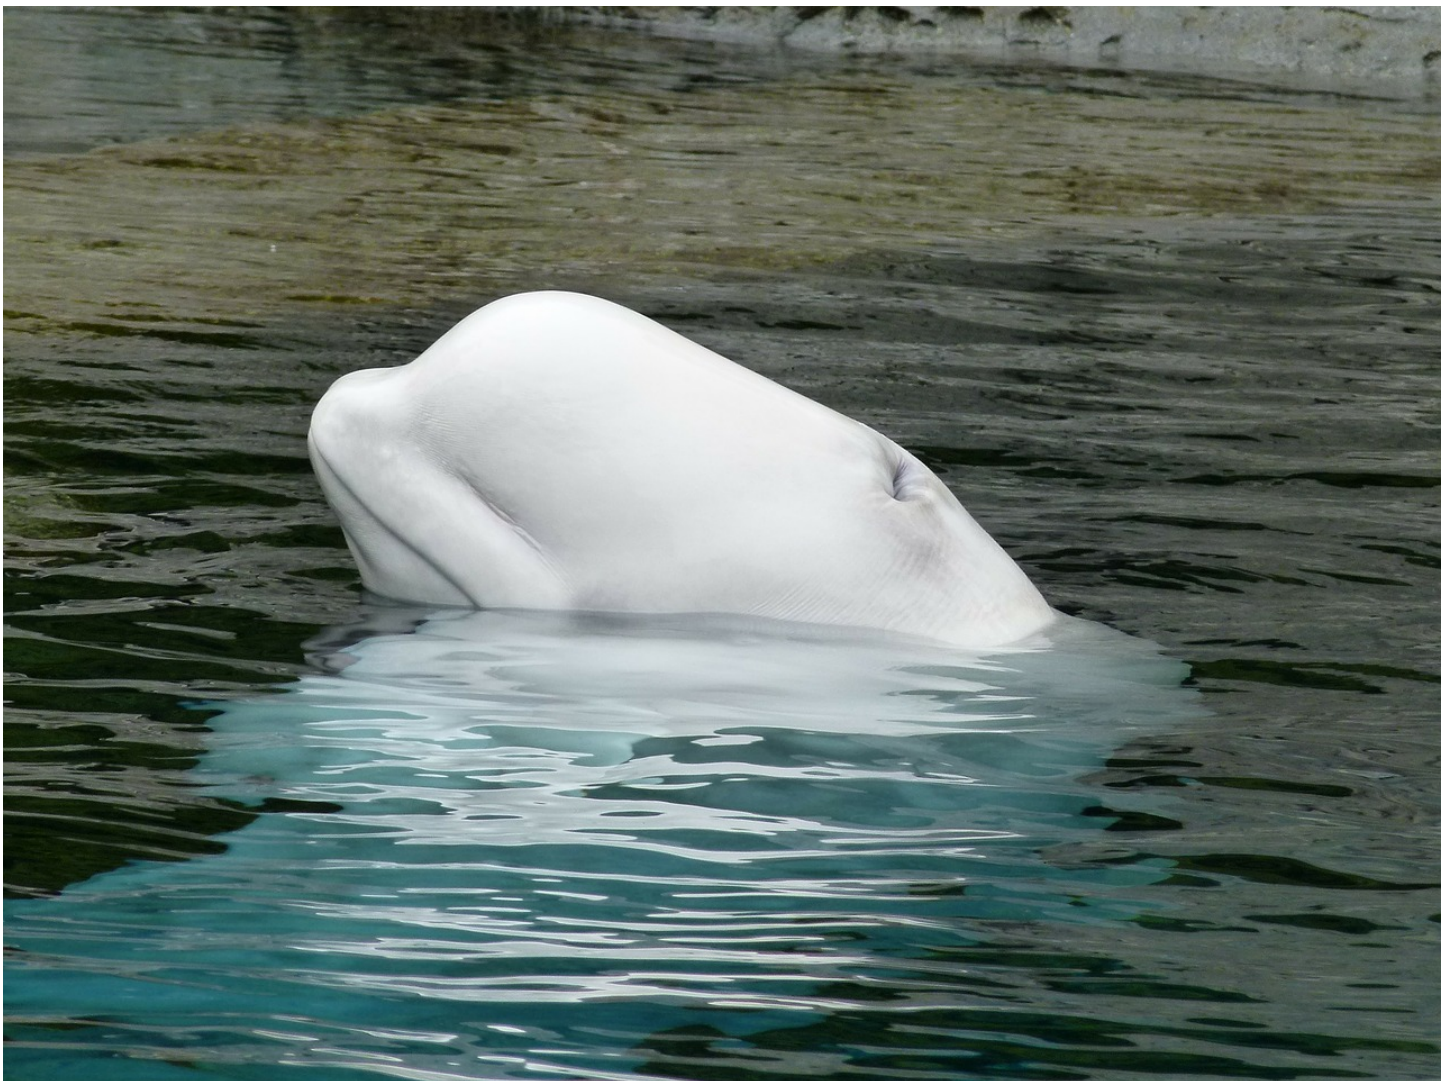

PRESS RELEASE

AirBridgeCargo Airlines (ABC) has added white whales to its long list of successful live animal shipments.

AirBridgeCargo Airlines (ABC) has added white whales to its long list of successful live animal shipments.

The airline carried two of the animals, weighing a combined 5,500 kilos, from Moscow to Beijing on board one of its six times weekly Boeing 747-400 freighter services between the two cities.

White whale, which is sometimes called sea canary due to its high-pitched twitter, can grow up to 16 feet in length. Handling of the special water filled transport container was managed by Moscow Airport.

The following day, ABC once again lived up to its reputation as one of the world's leading airlines for live animals movements by transporting four dolphins on the same route between Russia and China.

ABC's other animal 'passengers' have included 1,275 breeding pigs from Montreal in Canada to Vladivostok in Russia, rare Akhal-Teke horses for breeding from Russia to China, 105 elite horses from Amsterdam to Moscow, 380 breeding cows from Melbourne to Kazan in Russia as well as top racehorses, walruses, dolphins, brown and polar bears, elephants, and even a whale.